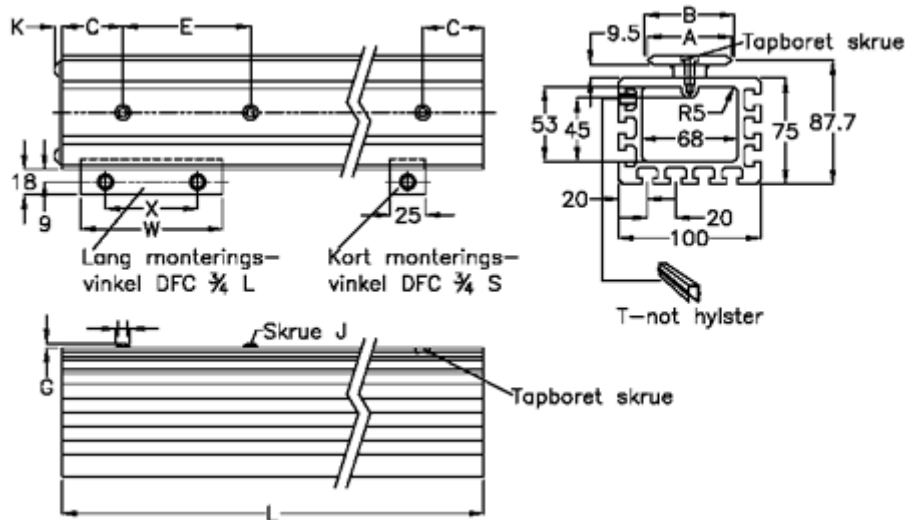

Article number: 0571319761

Description: Hepco GV3 slide beam SB M 44 L1976 P1

Measures

A	= 44	K	= 5.5
B	= 44.81	L	= 1976
C	= 43	Long mounting angle	= DFC4S
E	= 90	Precision type	= P1
For bearing	= AU 44 34	Short mounting angle	= DFC4L
G	= 3.3	W	= 100
H	= 10.5	Weight kg/1000	= 10.0
J	= M6	x	= 65